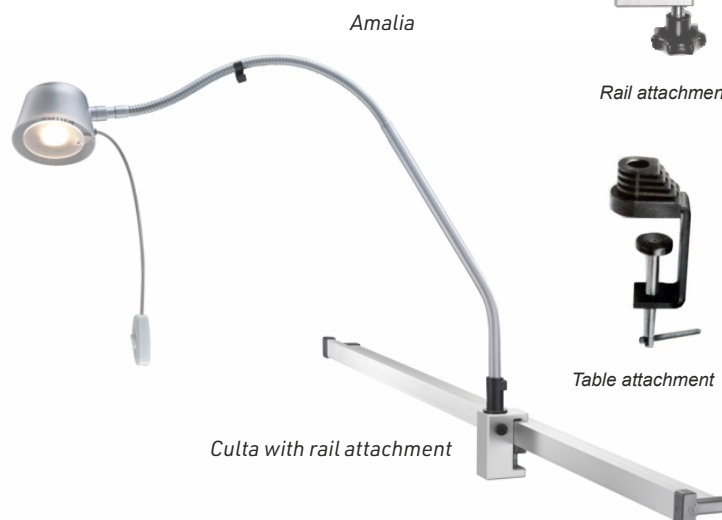

LED technology
 Illuminated field 450 mm
 Colour rendering Ra >90
 Reading light warm white (3000 K), nightlight amber
 ON / OFF sensor key for operation
 Atmospheric light function via 360° turnover axis
 Handle with illuminated ON/OFF sensor key
 Cleaning-friendly through closed design
 Flexible, plastic-coated arm
 Friction joint on base
 Luminaire shades in various designs
 Also with different designs for mounting on a nursing bed
 Fits a variety of mounting elements
 Complies with the requirements of standards EN 60598-1 and EN 60598-2-25

Amalia

Culta

CULTA LED

Easy and intuitive to operate?
 Stable and valuable construction type?
 Large and uniform light field?
 The answer is simple: CULTA LED.
 What a bedside reading light really should be. The pleasant, glare-free light delivers optimum reading comfort. Everyday compatibility is assured by the resilient shape of this lamp, its robust linkage and its universal range of connection options.

Light head can be rotated around 240°
 Easy to position with its goose-neck linkage
 Elegant design for home use.
 Intuitive operation with cord switch
 Satinised lampshade
 Suitable for rooms used for medical purposes, as defined in DIN 60598-2-25, as well as in care establishments

Culta LED S 4 P S3	15 727 000
--------------------	------------

Accessories

Wall attachment	13 231 000
Table attachment	14 228 000
Rail attachment	090-5005

Wall attachment

Rail attachment

Table attachment

Culta with rail attachment