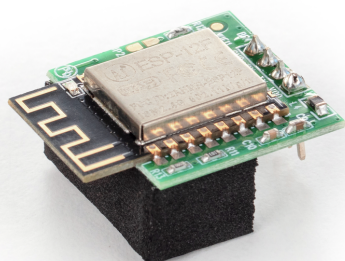

KERN YMI-A01

WiFi data interface for wireless data transmission from balance to printer, PC or other peripheral devices, must be ordered at purchase

Kategorie

Brand	KERN
Product category	Balance
Product group	Interface module

Construction

Dimension (W×D×H)	1500×5×60 mm
Material	plastic

Packing & Shipping

Readability force [d] (N)	1 d
Shipping method	Parcel service
Dimensions packaging (W×D×H)	25×25×25 mm
Net weight approx.	0,05 kg
Gross weight approx.	0,05 kg
Shipping weight	0,1 kg