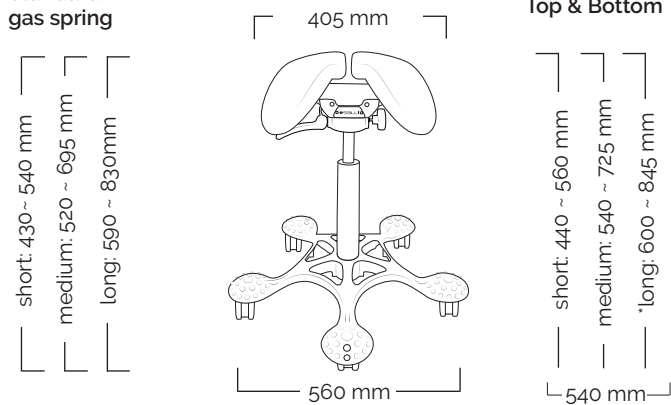

Total weight 5,7 kg
Seat weight 2,4 kg

mini: 405 ~ 485 mm
short: 460 ~ 585 mm
medium: 535 ~ 715 mm
long: 615 ~ 870 mm

mini: 405 ~ 495 mm
short: 470 ~ 600 mm
medium: 560 ~ 750 mm
long: 620 ~ 870 mm

plastic base
480 mm

If you are using industrial or inline castors, the chair is 35 mm higher than the measurements shown in the table below. The recommended maximum weight of a Salli chair user is 120 kg, 100 kg for Salli Light and Salli Slim.

Twin & Allround

Standard gas spring

User height (cm)	<150	155-170	>165
Gas spring	short	medium	long

MultiAdjuster & Allround

Standard gas spring

User height (cm)	<150	155-170	>165
Gas spring	short	medium	long

Swing & Allround

Standard gas spring

User height (cm)	<150	150-170	>170
Gas spring	short	medium	long

SwingFit & Allround

Standard gas spring

User height (cm)	<150	150-170	>170
Gas spring	short	medium	long

Twin, Stretching Support & big base