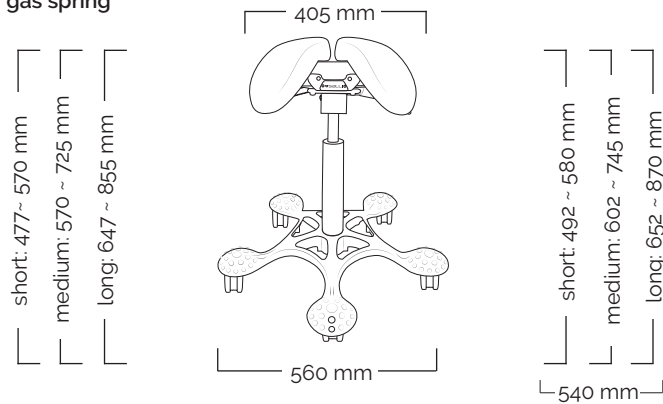

Salli Saddle Chair dimensions

Mini gas spring is available for special circumstances; use depends on the working height, not on the height of the user. It is available in metallic and black.

If you are using industrial or inline castors, the chair is 35 mm higher than the measurements shown in the table below. The recommended maximum weight of a Salli chair user is 120 kg, 100 kg for Salli Light and Salli Slim.

Twin & Allround

Standard gas spring

User height (cm)	<150	155-170	>165
Gas spring	short	medium	long