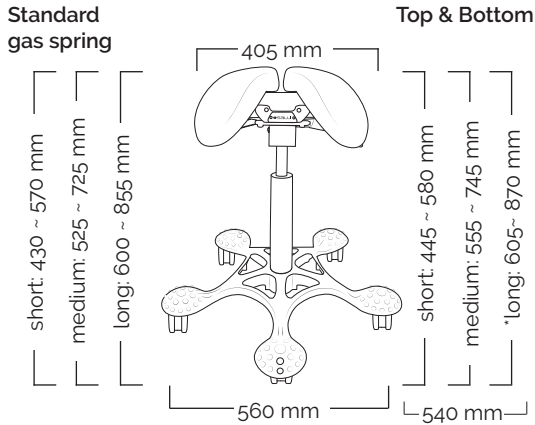

Salli Saddle Chair dimensions

Mini gas spring is available for special circumstances; use depends on the working height, not on the height of the user. It is available in metallic and black.

If you are using industrial or inline castors, the chair is 35 mm higher than the measurements shown in the table below. The recommended maximum weight of a Salli chair user is 120 kg, 100 kg for Salli Light and Salli Slim.

The height of the normal 325 mm medium gas spring, long gas spring and short gas spring is the same as T&B gas springs (minimum and maximum length).

Twin

Total weight 11 kg
Seat weight 6.62kg

User height (cm)	<150	150-170	>165
Gas spring	short	medium	long

plastic base
580 mm

aluminium base
540 mm

User height (cm)	<150	150-170	>165
Gas spring	short	medium	long

Light Tilt

Total weight 7,4 kg
Seat weight 3,8 kg

Total weight 7,5 kg
Seat weight 3,9 kg

plastic base
580 mm

plastic base
480 mm

aluminium
base 540 mm

User height (cm)	<150	150-170	>165
Gas spring	short	medium	long

Slim Tilt

Total weight 7,1 kg
Seat weight 3,6 kg

Total weight 7,4 kg
Seat weight 3,6 kg

mini: 410 ~ 505 mm
short: 470 ~ 600 mm
medium: 545 ~ 735 mm
long: 630 ~ 885 mm