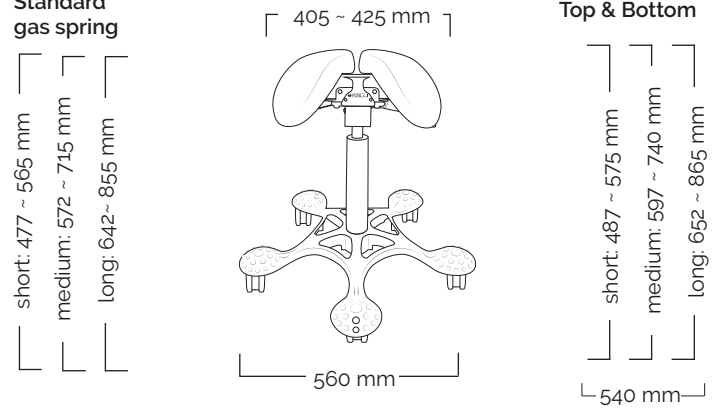

Total weight 5,7 kg
Seat weight 2,4 kg

mini: 405 ~ 485 mm
short: 460 ~ 585 mm
medium: 535 ~ 715 mm
long: 615 ~ 870 mm

mini: 405 ~ 495 mm
short: 470 ~ 600 mm
medium: 560 ~ 750 mm
long: 620 ~ 870 mm

plastic base
480 mm

If you are using industrial or inline castors, the chair is 35 mm higher than the measurements shown in the table below. The recommended maximum weight of a Salli chair user is 120 kg, 100 kg for Salli Light and Salli Slim.

Twin & Allround

Standard gas spring

User height (cm)	<150	155-170	>165
Gas spring	short	medium	long

MultiAdjuster & Allround

Standard gas spring

User height (cm)	<150	155-170	>165
Gas spring	short	medium	long

Swing & Allround

Standard gas spring

User height (cm)	<150	150-170	>170
Gas spring	short	medium	long

SwingFit & Allround

Standard gas spring

User height (cm)	<150	150-170	>170
Gas spring	short	medium	long

Twin, Stretching Support & big base