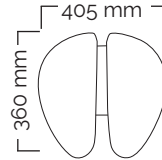

User height (cm)	<150	150-170	>165
Gas spring	short	medium	long