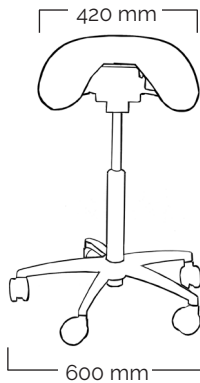

Swing & Allround

Standard gas spring

User height (cm)	<150	150-170	>170
Gas spring	short	medium	long

SwingFit & Allround

Standard gas spring

User height (cm)	<150	150-170	>170
Gas spring	short	medium	long

Twin, Stretching Support & big base

Standard gas spring

User height (cm)	<155	155-175	>170
Gas spring	short	medium	long

MultiAdjuster, Stretching Support & big base

Standard gas spring

User height (cm)	<155	155-175	>170
Gas spring	short	medium	long

Salli Saddle Chair dimensions

Mini gas spring is available for special circumstances; use depends on the working height, not on the height of the user. It is available in metallic and black. If you are using industrial or inline castors, the chair is 35 mm higher than the measurements shown in the table below. The recommended maximum weight of a Salli chair user is 120 kg, 100 kg for Salli Light and Salli Slim.

Solo Tilt & Stretching Support & big base

Standard gas spring

mini: 435 ~ 500 mm
short: 485 ~ 610 mm
medium: 570 ~ 765 mm
long: 645 ~ 900 mm

Top & Bottom

short: 495 ~ 625 mm
medium: 565 ~ 755 mm
long: 645 ~ 900 mm