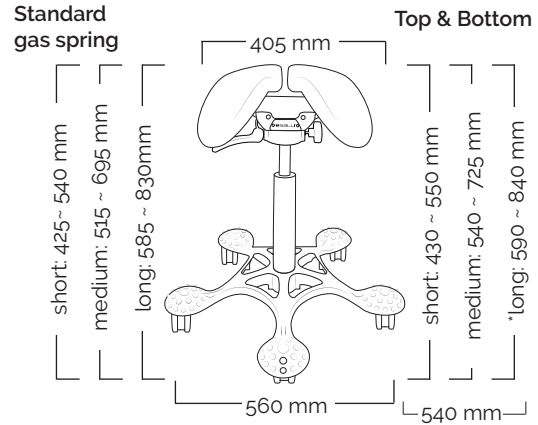

Swing

Total weight 9.90 kg
Seat weight 5.52 kg