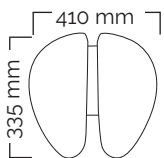

plastic base
580 mm

aluminium base
540 mm

User height (cm)	<150	150-170	>165
Gas spring	short	medium	long

Light Tilt

Total weight 7,4 kg
Seat weight 3,8 kg

Total weight 7,5 kg
Seat weight 3,9 kg

plastic base
580 mm

aluminium base
540 mm

User height (cm)	<150	150-170	>165
Gas spring	short	medium	long

Light Swing

Total weight 6.2 kg
Seat weight 2,65 kg

Total weight 6 kg
Seat weight 2,65 kg

plastic base
580 mm

aluminium base
540 mm