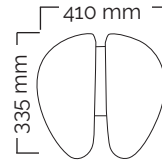

Solo Swing

Total weight 10,3 kg
Seat weight 5,9 kg

Standard gas spring

Top & Bottom

User height (cm)	<150	150-170	>165
Gas spring	short	medium	long

Light Basic

Total weight 6.1 kg
Seat weight 2,53 kg

Total weight 5,8 kg
Seat weight 2,2 kg

plastic base
580 mm

aluminium base
540 mm

User height (cm)	<150	150-170	>165
Gas spring	short	medium	long

Light Tilt

Total weight 7,4 kg
Seat weight 3,8 kg

Total weight 7,5 kg
Seat weight 3,9 kg

plastic base
580 mm