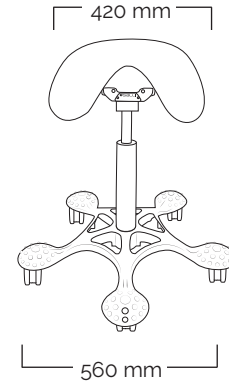

Salli Saddle Chair dimensions

Mini gas spring is available for special circumstances; use depends on the working height, not on the height of the user. It is available in metallic and black. If you are using industrial or inline castors, the chair is 35 mm higher than the measurements shown in the table below. The recommended maximum weight of a Salli chair user is 120 kg, 100 kg for Salli Light and Salli Slim.

Solo Tilt & Stretching Support & big base

Standard gas spring

mini: 435 ~ 500 mm
short: 485 ~ 610 mm
medium: 570 ~ 765 mm
long: 645 ~ 900 mm

Top & Bottom

short: 495 ~ 625 mm
medium: 565 ~ 755 mm
long: 645 ~ 900 mm

User height (cm)	<155	155-175	>170
Gas spring	short	medium	long

Solo Tilt & Allround

Standard gas spring

short: 482 ~ 560 mm
medium: 567 ~ 715 mm
long: 642 ~ 850 mm

Top & Bottom

short: 512 ~ 595 mm
medium: 582 ~ 725 mm
long: 662 ~ 870 mm

User height (cm)	<150	155-170	>165
Gas spring	short	medium	long

Solo Swing & Stretching Support & big base

Standard gas spring

mini: 435 ~ 500 mm
short: 485 ~ 610 mm
medium: 570 ~ 765 mm
long: 645 ~ 900 mm