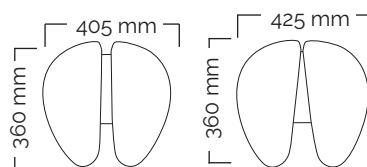

User height (cm)	<150	150-170	>165
Gas spring	short	medium	long