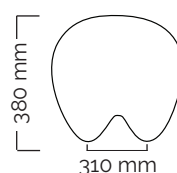

Solo Tilt

Total weight 11,3 kg
Seat weight 6,9 kg

Standard gas spring

Top & Bottom

User height (cm)	<150	150-170	>165
Gas spring	short	medium	long

Salli Saddle Chair dimensions

Mini gas spring is available for special circumstances; use depends on the working height, not on the height of the user. It is available in metallic and black.