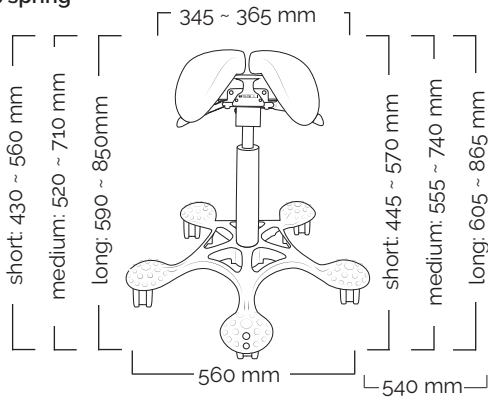

Salli Saddle Chair dimensions

Mini gas spring is available for special circumstances; use depends on the working height, not on the height of the user. It is available in metallic and black.

If you are using industrial or inline castors, the chair is 35 mm higher than the measurements shown in the table below. The recommended maximum weight of a Salli chair user is 120 kg, 100 kg for Salli Light and Salli Slim.

Small MultiAdjuster

Total weight 11,3 kg
Seat weight 6,95 kg

Standard gas spring

Top & Bottom

User height (cm)	<150	150-170	>165
Gas spring	short	medium	long