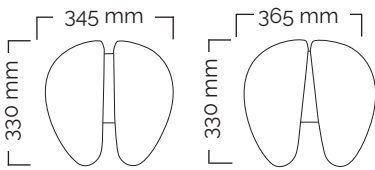

Small MultiAdjuster

Total weight 11,3 kg
Seat weight 6,95 kg

Standard gas spring

Top & Bottom

User height (cm)	<150	150-170	>165
Gas spring	short	medium	long

Small SwingFit

Total weight 10,2 kg
Seat weight 5,85 kg