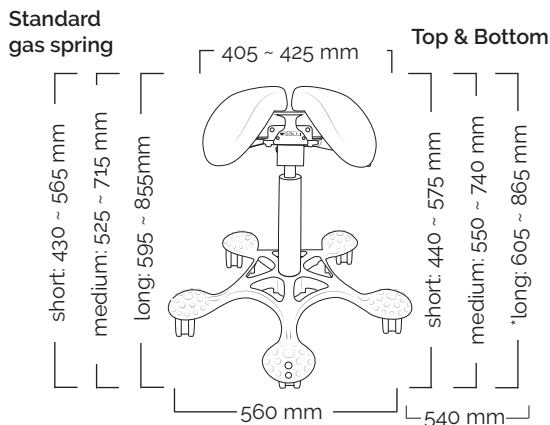

The height of the normal 325 mm medium gas spring, long gas spring and short gas spring is the same as T&B gas springs (minimum and maximum length).

Twin

Total weight 11 kg
Seat weight 6.62kg

User height (cm)	<150	150-170	>165
Gas spring	short	medium	long

Swing

Total weight 9.90 kg
Seat weight 5.52 kg

User height (cm)	<150	150-170	>165
Gas spring	short	medium	long

MultiAdjuster

Total weight 12 kg
Seat weight 7.65 kg

User height (cm)	<150	150-170	>165
Gas spring	short	medium	long

plastic base
580 mm

aluminium base
540 mm

User height (cm)	<150	150-170	>165
Gas spring	short	medium	long

Light Tilt

Total weight 7,4 kg
Seat weight 3,8 kg

Total weight 7,5 kg
Seat weight 3,9 kg

plastic base
580 mm

plastic base
480 mm

aluminium
base 540 mm

User height (cm)	<150	150-170	>165
Gas spring	short	medium	long

Slim Tilt

Total weight 7,1 kg
Seat weight 3,6 kg

Total weight 7,4 kg
Seat weight 3,6 kg

mini: 410 ~ 505 mm
short: 470 ~ 600 mm
medium: 545 ~ 735 mm
long: 630 ~ 885 mm