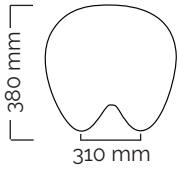

Solo Swing

Total weight 10,3 kg
Seat weight 5,9 kg

Standard gas spring

Top & Bottom

User height (cm)	<150	150-170	>165
Gas spring	short	medium	long

Light Basic

Total weight 6.1 kg
Seat weight 2,53 kg

Total weight 5,8 kg
Seat weight 2,2 kg

plastic base
580 mm

aluminium base
540 mm

User height (cm)	<150	150-170	>165
Gas spring	short	medium	long

Light Tilt

Total weight 7,4 kg
Seat weight 3,8 kg

Total weight 7,5 kg
Seat weight 3,9 kg

plastic base
580 mm