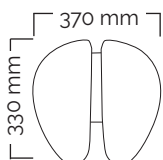

mini: 415 ~ 505 mm
short: 480 ~ 610 mm
medium: 585 ~ 770 mm
long: 630 ~ 890 mm

plastic base
480 mm

aluminium
base 540 mm

User height (cm)	<150	150-170	>165
Gas spring	short	medium	long

Slim Swing

Total weight 6 kg
Seat weight 2,4 kg

Total weight 5,7 kg
Seat weight 2,4 kg

mini: 405 ~ 485 mm
short: 460 ~ 585 mm
medium: 535 ~ 715 mm
long: 615 ~ 870 mm

mini: 405 ~ 495 mm
short: 470 ~ 600 mm
medium: 560 ~ 750 mm
long: 620 ~ 870 mm

plastic base
480 mm

aluminium
base 540 mm

User height (cm)	<150	150-170	>165
Gas spring	short	medium	long

Salli Saddle Chair dimensions

Mini gas spring is available for special circumstances; use depends on the working height, not on the height of the user. It is available in metallic and black.