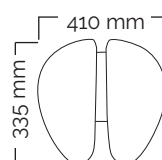

Salli Saddle Chair dimensions

Mini gas spring is available for special circumstances; use depends on the working height, not on the height of the user. It is available in metallic and black.

If you are using industrial or inline castors, the chair is 35 mm higher than the measurements shown in the table below. The recommended maximum weight of a Salli chair user is 120 kg, 100 kg for Salli Light and Salli Slim.

Solo Swing

Total weight 10,3 kg
Seat weight 5,9 kg

Standard gas spring

Top & Bottom

User height (cm)	<150	150-170	>165
Gas spring	short	medium	long

Light Basic

Total weight 6.1 kg
Seat weight 2,53 kg

Total weight 5,8 kg
Seat weight 2,2 kg

plastic base
580 mm

aluminium base
540 mm

User height (cm)	<150	150-170	>165
Gas spring	short	medium	long

Light Tilt

Total weight 7,4 kg
Seat weight 3,8 kg

Total weight 7,5 kg
Seat weight 3,9 kg

plastic base
580 mm

aluminium base
540 mm

User height (cm)	<150	150-170	>165
Gas spring	short	medium	long

Light Swing

Total weight 6.2 kg
Seat weight 2,65 kg

Total weight 6 kg
Seat weight 2,65 kg

plastic base
580 mm

aluminium base
540 mm

User height (cm)	<150	150-170	>165
Gas spring	short	medium	long