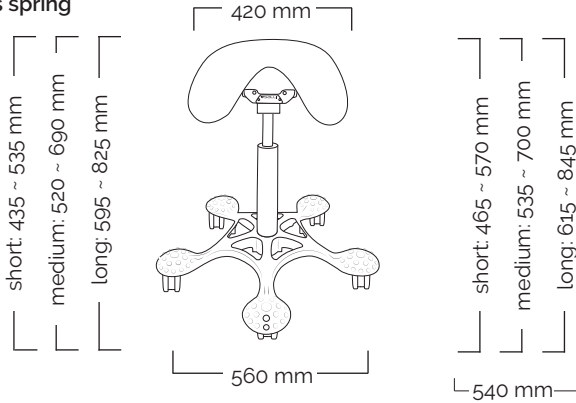

Salli Saddle Chair dimensions

Mini gas spring is available for special circumstances; use depends on the working height, not on the height of the user. It is available in metallic and black.

If you are using industrial or inline castors, the chair is 35 mm higher than the measurements shown in the table below. The recommended maximum weight of a Salli chair user is 120 kg, 100 kg for Salli Light and Salli Slim.

Solo Swing

Total weight 10,3 kg
Seat weight 5,9 kg

Standard gas spring

Top & Bottom

User height (cm)	<150	150-170	>165
Gas spring	short	medium	long