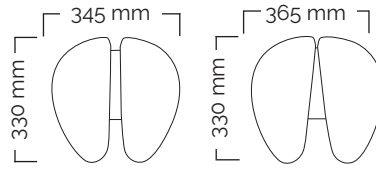

User height (cm)	<150	150-170	>165
Gas spring	short	medium	long