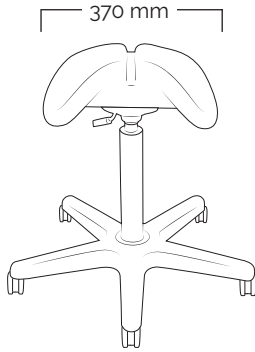

aluminium base
540 mm

User height (cm)	<150	150-170	>165
Gas spring	short	medium	long

Light Swing

Total weight 6.2 kg
Seat weight 2,65 kg

Total weight 6 kg
Seat weight 2,65 kg

plastic base
580 mm

aluminium base
540 mm

User height (cm)	<150	150-170	>165
Gas spring	short	medium	long

Salli Saddle Chair dimensions

Mini gas spring is available for special circumstances; use depends on the working height, not on the height of the user. It is available in metallic and black.

If you are using industrial or inline castors, the chair is 35 mm higher than the measurements shown in the table below. The recommended maximum weight of a Salli chair user is 120 kg, 100 kg for Salli Light and Salli Slim.

Slim Basic

Total weight 5,5 kg
Seat weight 2,25 kg

Total weight 5,9 kg
Seat weight 2,25 kg

mini: 395 ~ 485 mm
short: 455 ~ 580 mm
medium: 525 ~ 715 mm
long: 635 ~ 885 mm

mini: 395 ~ 485 mm
short: 460 ~ 590 mm
medium: 535 ~ 725 mm
long: 615 ~ 870 mm