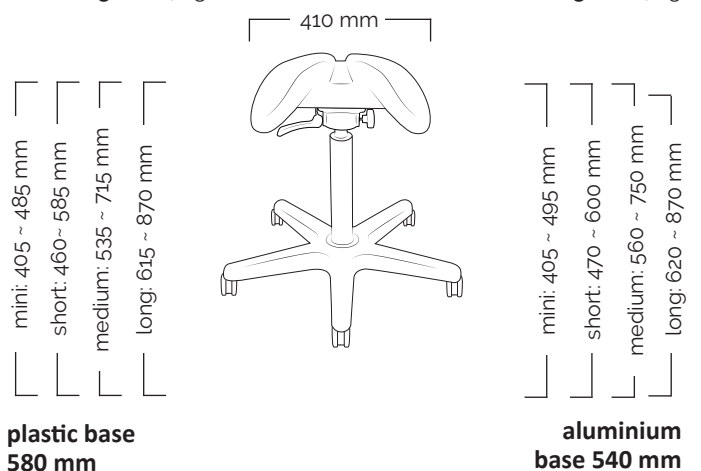

plastic base
580 mm

aluminium base
540 mm

User height (cm)	<150	150-170	>165
Gas spring	short	medium	long

Light Tilt

Total weight 7,4 kg
Seat weight 3,8 kg

Total weight 7,5 kg
Seat weight 3,9 kg

plastic base
580 mm

aluminium base
540 mm

User height (cm)	<150	150-170	>165
Gas spring	short	medium	long

Light Swing

Total weight 6.2 kg
Seat weight 2,65 kg

Total weight 6 kg
Seat weight 2,65 kg

plastic base
580 mm

aluminium base
540 mm

User height (cm)	<150	150-170	>165
Gas spring	short	medium	long

Salli Saddle Chair dimensions

Mini gas spring is available for special circumstances; use depends on the working height, not on the height of the user. It is available in metallic and black.

plastic base
480 mm

aluminium
base 540 mm

User height (cm)	<150	150-170	>165
Gas spring	short	medium	long

Slim Tilt

Total weight 7,1 kg
Seat weight 3,6 kg

Total weight 7,4 kg
Seat weight 3,6 kg

mini: 410 ~ 505 mm
short: 470 ~ 600 mm
medium: 545 ~ 735 mm
long: 630 ~ 885 mm