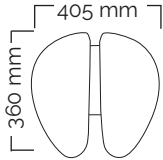

Salli Saddle Chair dimensions

Mini gas spring is available for special circumstances; use depends on the working height, not on the height of the user. It is available in metallic and black.

If you are using industrial or inline castors, the chair is 35 mm higher than the measurements shown in the table below. The recommended maximum weight of a Salli chair user is 120 kg, 100 kg for Salli Light and Salli Slim.

The height of the normal 325 mm medium gas spring, long gas spring and short gas spring is the same as T&B gas springs (minimum and maximum length).

Twin

Total weight 11 kg
Seat weight 6.62kg

User height (cm)	<150	150-170	>165
Gas spring	short	medium	long

plastic base
580 mm

aluminium base
540 mm

User height (cm)	<150	150-170	>165
Gas spring	short	medium	long

Light Tilt

Total weight 7,4 kg
Seat weight 3,8 kg

Total weight 7,5 kg
Seat weight 3,9 kg

plastic base
580 mm