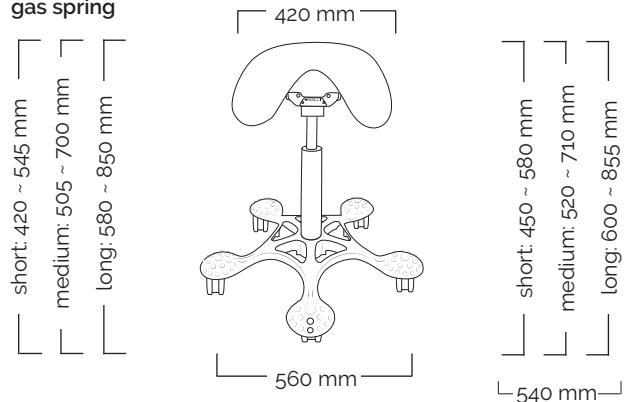

The height of the normal 325 mm medium gas spring, long gas spring and short gas spring is the same as T&B gas springs (minimum and maximum length).

Twin

Total weight 11 kg
Seat weight 6.62kg

User height (cm)	<150	150-170	>165
Gas spring	short	medium	long

Standard gas spring

Top & Bottom

User height (cm)	<150	150-170	>165
Gas spring	short	medium	long

Strong

Total weight 12,0 kg
Seat weight 8,4 kg

Special gas spring

User height (cm)	<160	160-180	>170
Gas spring	short	medium	long

Solo Tilt

Total weight 11,3 kg
Seat weight 6,9 kg

Standard gas spring

Top & Bottom

User height (cm)	<150	150-170	>165
Gas spring	short	medium	long

Salli Saddle Chair dimensions

Mini gas spring is available for special circumstances; use depends on the working height, not on the height of the user. It is available in metallic and black.

plastic base
580 mm

aluminium base
540 mm

User height (cm)	<150	150-170	>165
Gas spring	short	medium	long

Light Tilt

Total weight 7,4 kg
Seat weight 3,8 kg

Total weight 7,5 kg
Seat weight 3,9 kg

plastic base
580 mm