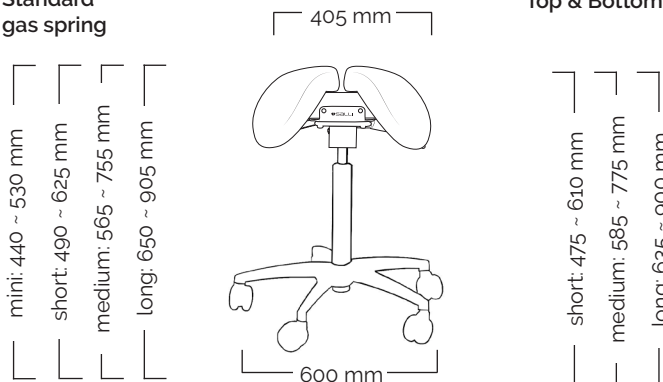

Twin & Allround

Standard gas spring

User height (cm)	<150	155-170	>165
Gas spring	short	medium	long

MultiAdjuster & Allround

Standard gas spring

User height (cm)	<150	155-170	>165
Gas spring	short	medium	long

Swing & Allround

Standard gas spring

User height (cm)	<150	150-170	>170
Gas spring	short	medium	long

SwingFit & Allround

Standard gas spring

User height (cm)	<150	150-170	>170
Gas spring	short	medium	long

Twin, Stretching Support & big base

Standard gas spring

User height (cm)	<155	155-175	>170
Gas spring	short	medium	long

MultiAdjuster, Stretching Support & big base

Standard gas spring

User height (cm)	<155	155-175	>170
Gas spring	short	medium	long