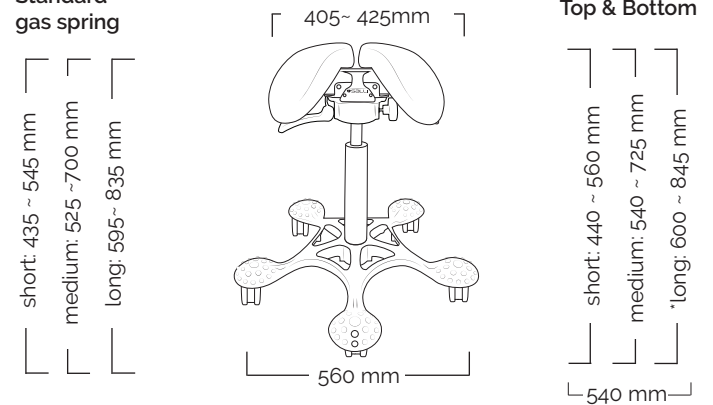

Twin & Allround

Standard gas spring

User height (cm)	<150	155-170	>165
Gas spring	short	medium	long

MultiAdjuster & Allround

Standard gas spring

User height (cm)	<150	155-170	>165
Gas spring	short	medium	long

Swing & Allround

Standard gas spring

User height (cm)	<150	150-170	>170
Gas spring	short	medium	long

SwingFit & Allround

Standard gas spring

User height (cm)	<150	150-170	>170
Gas spring	short	medium	long

Twin, Stretching Support & big base

Standard gas spring

User height (cm)	<155	155-175	>170
Gas spring	short	medium	long

MultiAdjuster, Stretching Support & big base

Standard gas spring

User height (cm)	<155	155-175	>170
Gas spring	short	medium	long