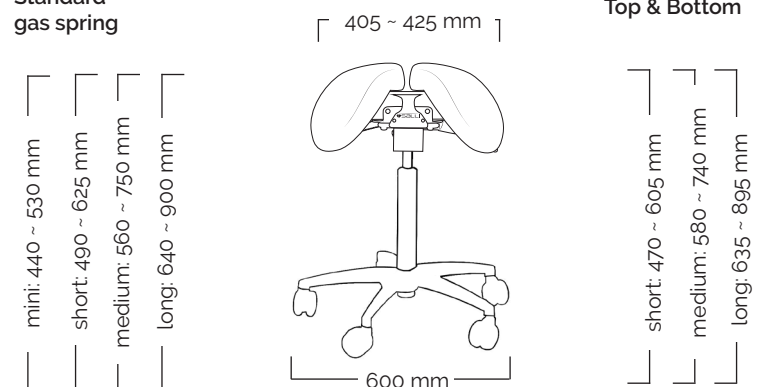

MultiAdjuster, Stretching Support & big base

Standard gas spring

User height (cm)	<155	155-175	>170
Gas spring	short	medium	long