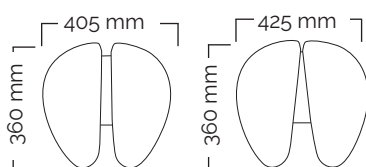

The height of the normal 325 mm medium gas spring, long gas spring and short gas spring is the same as T&B gas springs (minimum and maximum length).

Twin

Total weight 11 kg
Seat weight 6.62kg

User height (cm)	<150	150-170	>165
Gas spring	short	medium	long

Swing

Total weight 9.90 kg
Seat weight 5.52 kg

User height (cm)	<150	150-170	>165
Gas spring	short	medium	long

MultiAdjuster

Total weight 12 kg
Seat weight 7.65 kg

User height (cm)	<150	150-170	>165
Gas spring	short	medium	long