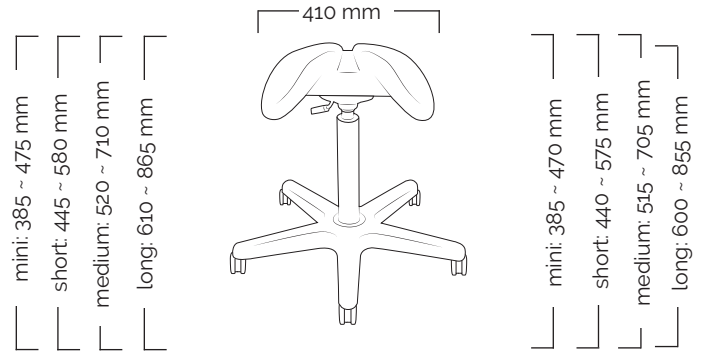

If you are using industrial or inline castors, the chair is 35 mm higher than the measurements shown in the table below. The recommended maximum weight of a Salli chair user is 120 kg, 100 kg for Salli Light and Salli Slim.

Solo Swing

Total weight 10,3 kg
Seat weight 5,9 kg

Standard gas spring

Top & Bottom

User height (cm)	<150	150-170	>165
Gas spring	short	medium	long

Light Basic

Total weight 6.1 kg
Seat weight 2,53 kg

Total weight 5,8 kg
Seat weight 2,2 kg

plastic base
580 mm

aluminium base
540 mm

User height (cm)	<150	150-170	>165
Gas spring	short	medium	long

Light Tilt

Total weight 7,4 kg
Seat weight 3,8 kg

Total weight 7,5 kg
Seat weight 3,9 kg

plastic base
580 mm

aluminium base
540 mm

User height (cm)	<150	150-170	>165
Gas spring	short	medium	long

Light Swing

Total weight 6.2 kg
Seat weight 2,65 kg

Total weight 6 kg
Seat weight 2,65 kg

plastic base
580 mm

aluminium base
540 mm