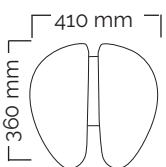

Standard gas spring

Top & Bottom

User height (cm)	<150	150-170	>165
Gas spring	short	medium	long

Strong

Total weight 12,0 kg
Seat weight 8,4 kg

Special gas spring

User height (cm)	<160	160-180	>170
Gas spring	short	medium	long