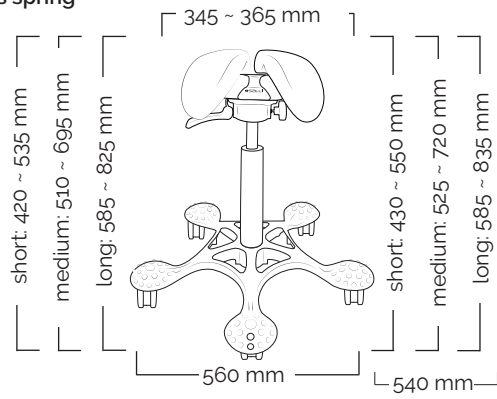

The height of the normal 325 mm medium gas spring, long gas spring and short gas spring is the same as T&B gas springs (minimum and maximum length).

Twin

Total weight 11 kg
Seat weight 6.62kg

User height (cm)	<150	150-170	>165
Gas spring	short	medium	long

Small MultiAdjuster

Total weight 11,3 kg
Seat weight 6,95 kg

Standard gas spring

Top & Bottom

User height (cm)	<150	150-170	>165
Gas spring	short	medium	long

Small SwingFit

Total weight 10,2 kg
Seat weight 5,85 kg

Standard gas spring

Top & Bottom

User height (cm)	<150	150-170	>165
Gas spring	short	medium	long

Strong

Total weight 12,0 kg
Seat weight 8,4 kg

Special gas spring

User height (cm)	<160	160-180	>170
Gas spring	short	medium	long

plastic base
580 mm

aluminium base
540 mm

User height (cm)	<150	150-170	>165
Gas spring	short	medium	long

Light Tilt

Total weight 7,4 kg
Seat weight 3,8 kg

Total weight 7,5 kg
Seat weight 3,9 kg

plastic base
580 mm