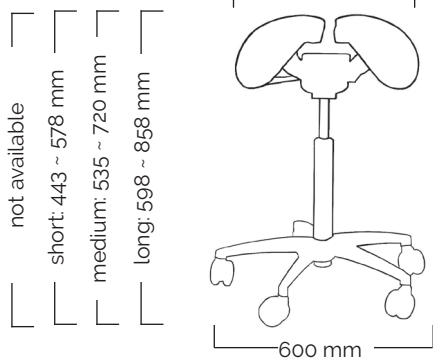

Small MultiAdjuster

Total weight 11,3 kg
Seat weight 6,95 kg

Standard gas spring

Top & Bottom

User height (cm)	<150	150-170	>165
Gas spring	short	medium	long

Small SwingFit

Total weight 10,2 kg
Seat weight 5,85 kg

Standard gas spring

Top & Bottom

User height (cm)	<150	150-170	>165
Gas spring	short	medium	long

Strong

Total weight 12,0 kg
Seat weight 8,4 kg

Special gas spring

User height (cm)	<160	160-180	>170
Gas spring	short	medium	long

Solo Tilt

Total weight 11,3 kg
Seat weight 6,9 kg

Standard gas spring

Top & Bottom

User height (cm)	<150	150-170	>165
Gas spring	short	medium	long

Salli Saddle Chair dimensions

Mini gas spring is available for special circumstances; use depends on the working height, not on the height of the user. It is available in metallic and black.

plastic base
580 mm

aluminium base
540 mm

User height (cm)	<150	150-170	>165
Gas spring	short	medium	long

Light Tilt

Total weight 7,4 kg
Seat weight 3,8 kg

Total weight 7,5 kg
Seat weight 3,9 kg

plastic base
580 mm