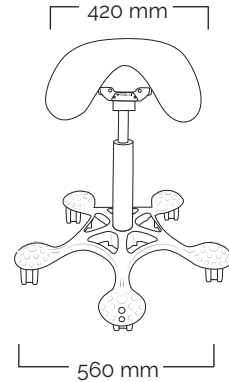

User height (cm)	<155	155-175	>170
Gas spring	short	medium	long

Solo Tilt & Allround

Standard gas spring

short: 482 ~ 560 mm
medium: 567 ~ 715 mm
long: 642 ~ 850 mm

Top & Bottom

short: 512 ~ 595 mm
medium: 582 ~ 725 mm
long: 662 ~ 870 mm

User height (cm)	<150	155-170	>165
Gas spring	short	medium	long

Solo Swing & Stretching Support & big base

Standard gas spring

mini: 435 ~ 500 mm
short: 485 ~ 610 mm
medium: 570 ~ 765 mm
long: 645 ~ 900 mm

Top & Bottom

short: 495 ~ 625 mm
medium: 565 ~ 755 mm
long: 645 ~ 900 mm

User height (cm)	<155	155-175	>170
Gas spring	short	medium	long

Solo Swing & Allround

Standard gas spring

short: 482 ~ 560 mm
medium: 567 ~ 715 mm
long: 642 ~ 850 mm

Top & Bottom

short: 512 ~ 595 mm
medium: 582 ~ 725 mm
long: 662 ~ 870 mm

User height (cm)	<150	155-170	>165
Gas spring	short	medium	long

7/23

Accessories - further information

Accessories	Weight	Note
Allround	4.36 kg	big base with Swing and SwingFit
Elbow rest	2.54 kg	
Stretching Support	2.16 kg	big base
Expert	4.32 kg	
Ergorest with stretching support	6.00 kg	
Top & Bottom	1.28 kg	
Big base	- 0.09 kg	difference to Salli base
Aluminium 540 mm and 500 mm base	- 0.7 kg	difference to Salli base
Plastic base 580 mm	- 0.55 kg	difference to Salli base
Plastic base 480 mm	- 0.85	difference to Salli base
Gas spring lengths	Length	Note
mini	185 mm	available for special use or work environment
short	235 mm	
medium	325 mm	
long	385 mm	