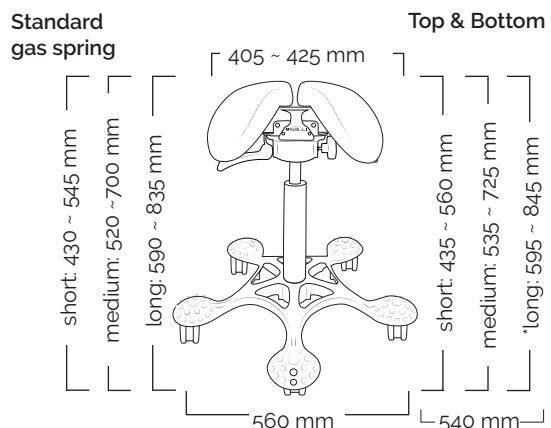

SwingFit

Total weight 10.9 kg
Seat weight 6.50 kg