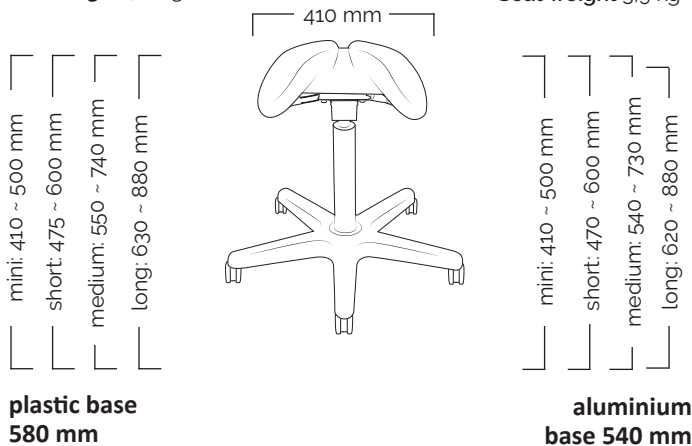

Solo Swing

Total weight 10,3 kg
Seat weight 5,9 kg

Standard gas spring

Top & Bottom

User height (cm)	<150	150-170	>165
Gas spring	short	medium	long

Light Basic

Total weight 6.1 kg
Seat weight 2,53 kg

Total weight 5,8 kg
Seat weight 2,2 kg

plastic base
580 mm

aluminium base
540 mm

User height (cm)	<150	150-170	>165
Gas spring	short	medium	long

Light Tilt

Total weight 7,4 kg
Seat weight 3,8 kg

Total weight 7,5 kg
Seat weight 3,9 kg

plastic base
580 mm

aluminium base
540 mm

User height (cm)	<150	150-170	>165
Gas spring	short	medium	long

Light Swing

Total weight 6.2 kg
Seat weight 2,65 kg

Total weight 6 kg
Seat weight 2,65 kg

plastic base
580 mm

aluminium base
540 mm

plastic base
480 mm

aluminium
base 540 mm

User height (cm)	<150	150-170	>165
Gas spring	short	medium	long

Slim Tilt

Total weight 7,1 kg
Seat weight 3,6 kg

Total weight 7,4 kg
Seat weight 3,6 kg

mini: 410 ~ 505 mm
short: 470 ~ 600 mm
medium: 545 ~ 735 mm
long: 630 ~ 885 mm