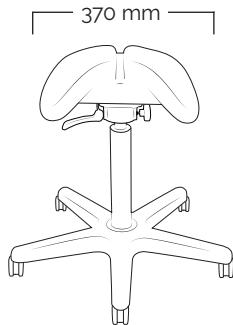

plastic base
480 mm

aluminium
base 540 mm

User height (cm)	<150	150-170	>165
Gas spring	short	medium	long

Slim Tilt

Total weight 7,1 kg
Seat weight 3,6 kg

Total weight 7,4 kg
Seat weight 3,6 kg

mini: 410 ~ 505 mm
short: 470 ~ 600 mm
medium: 545 ~ 735 mm
long: 630 ~ 885 mm

mini: 415 ~ 505 mm
short: 480 ~ 610 mm
medium: 585 ~ 770 mm
long: 630 ~ 890 mm

plastic base
480 mm

aluminium
base 540 mm

User height (cm)	<150	150-170	>165
Gas spring	short	medium	long

Slim Swing

Total weight 6 kg
Seat weight 2,4 kg

Total weight 5,7 kg
Seat weight 2,4 kg

mini: 405 ~ 485 mm
short: 460 ~ 585 mm
medium: 535 ~ 715 mm
long: 615 ~ 870 mm

mini: 405 ~ 495 mm
short: 470 ~ 600 mm
medium: 560 ~ 750 mm
long: 620 ~ 870 mm

plastic base
480 mm

aluminium
base 540 mm

User height (cm)	<150	150-170	>165
Gas spring	short	medium	long

Salli Saddle Chair dimensions

Mini gas spring is available for special circumstances; use depends on the working height, not on the height of the user. It is available in metallic and black.